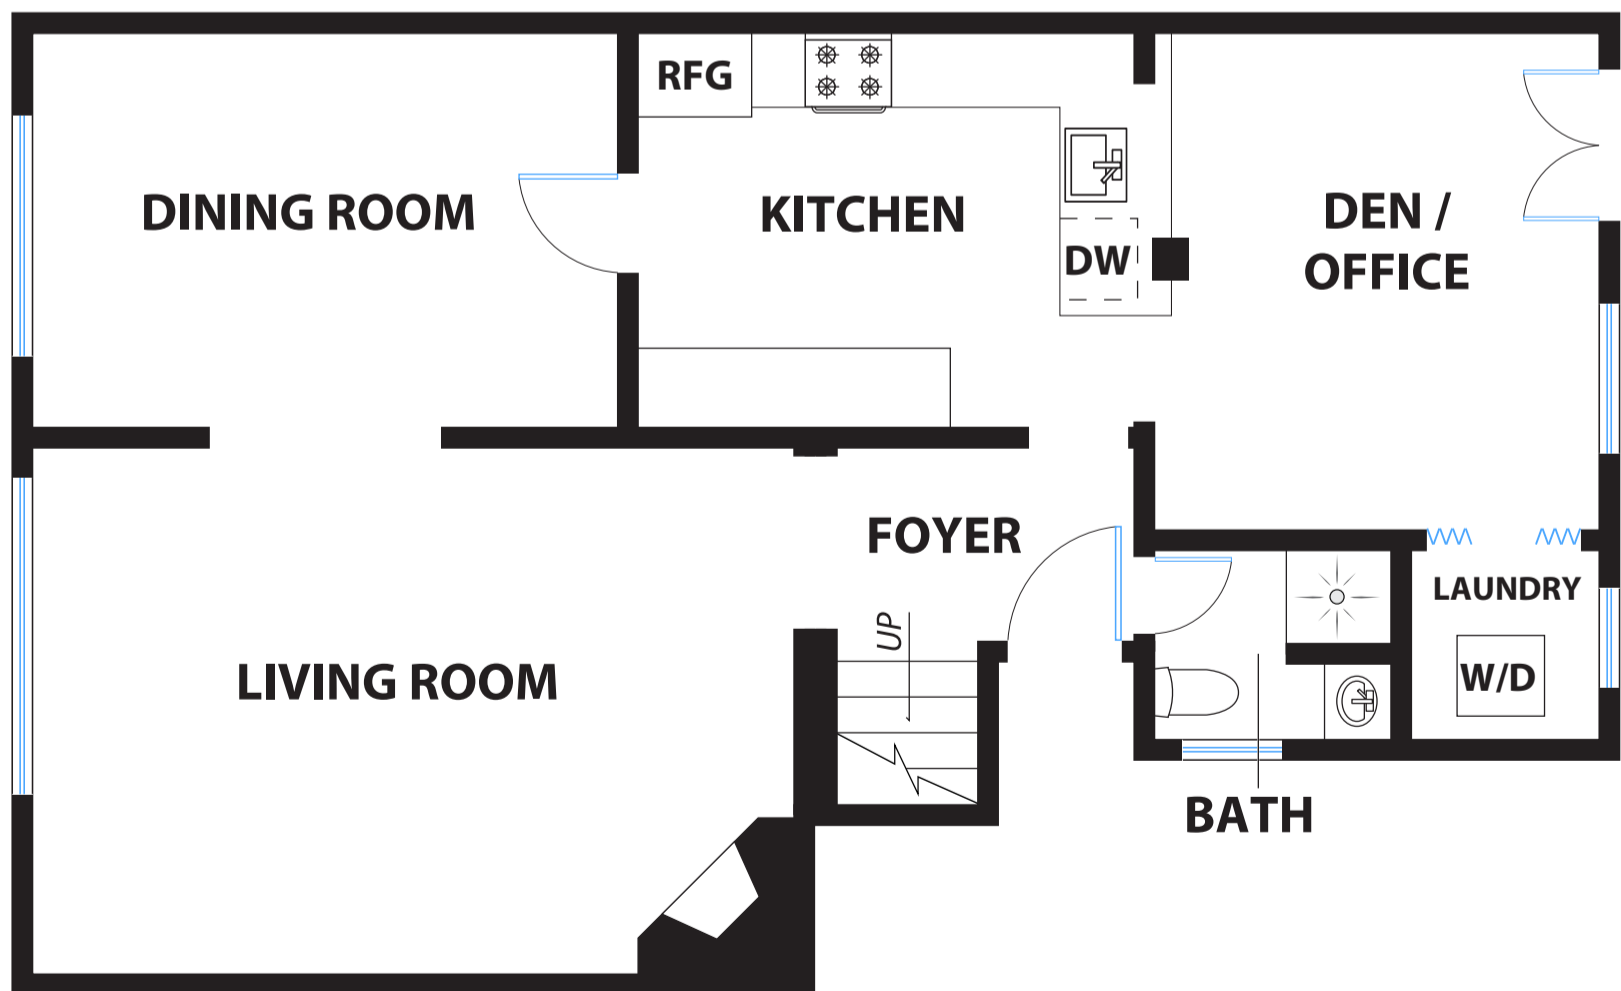

421 MOLIMO DRIVE

SAN FRANCISCO

PROPERTY SQ FT INFORMATION

MEASUREMENTS CALCULATED TO THE EXTERIOR WALLS

LIVING SPACE: 1771 SQ FT

- * Main House (Main Floor): 906 Sq Ft
- * Main House (Upper Floor): 865 Sq Ft

UPPER FLOOR

MAIN FLOOR