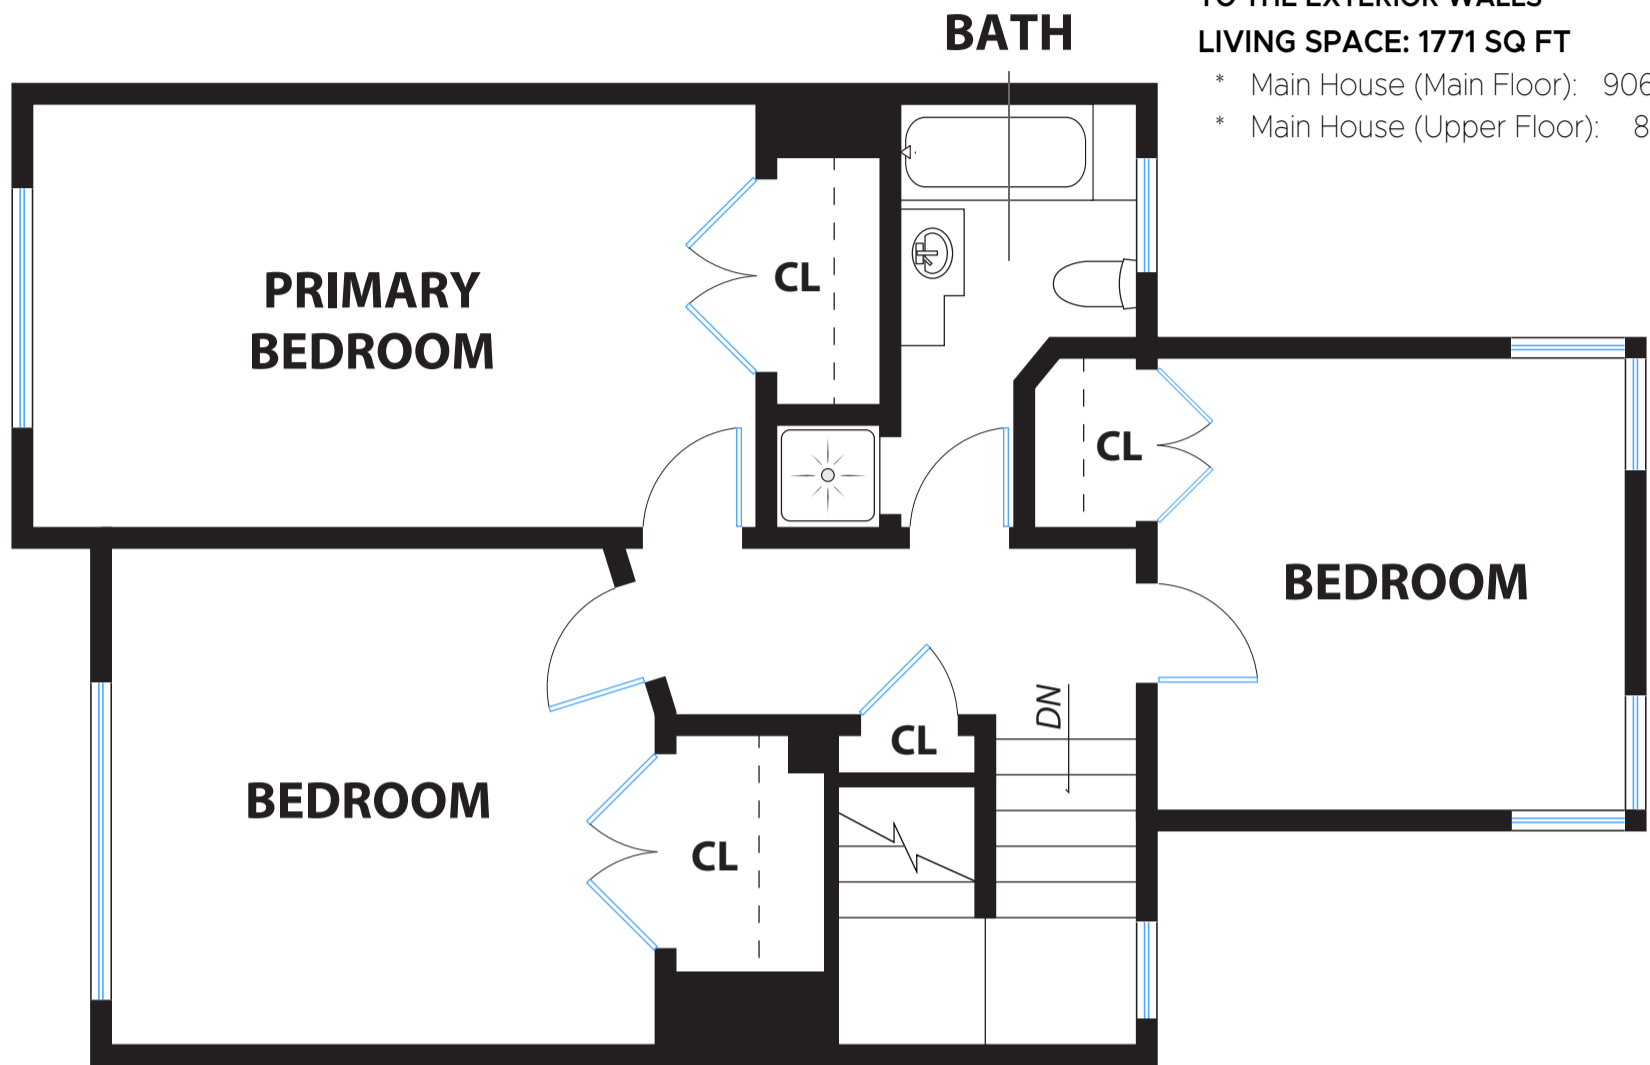

421 MOLIMO DRIVE

SAN FRANCISCO

PROPERTY SQ FT INFORMATION

MEASUREMENTS CALCULATED TO THE EXTERIOR WALLS

LIVING SPACE: 1771 SQ FT

- * Main House (Main Floor): 906 Sq Ft
- * Main House (Upper Floor): 865 Sq Ft

UPPER FLOOR

MAIN FLOOR